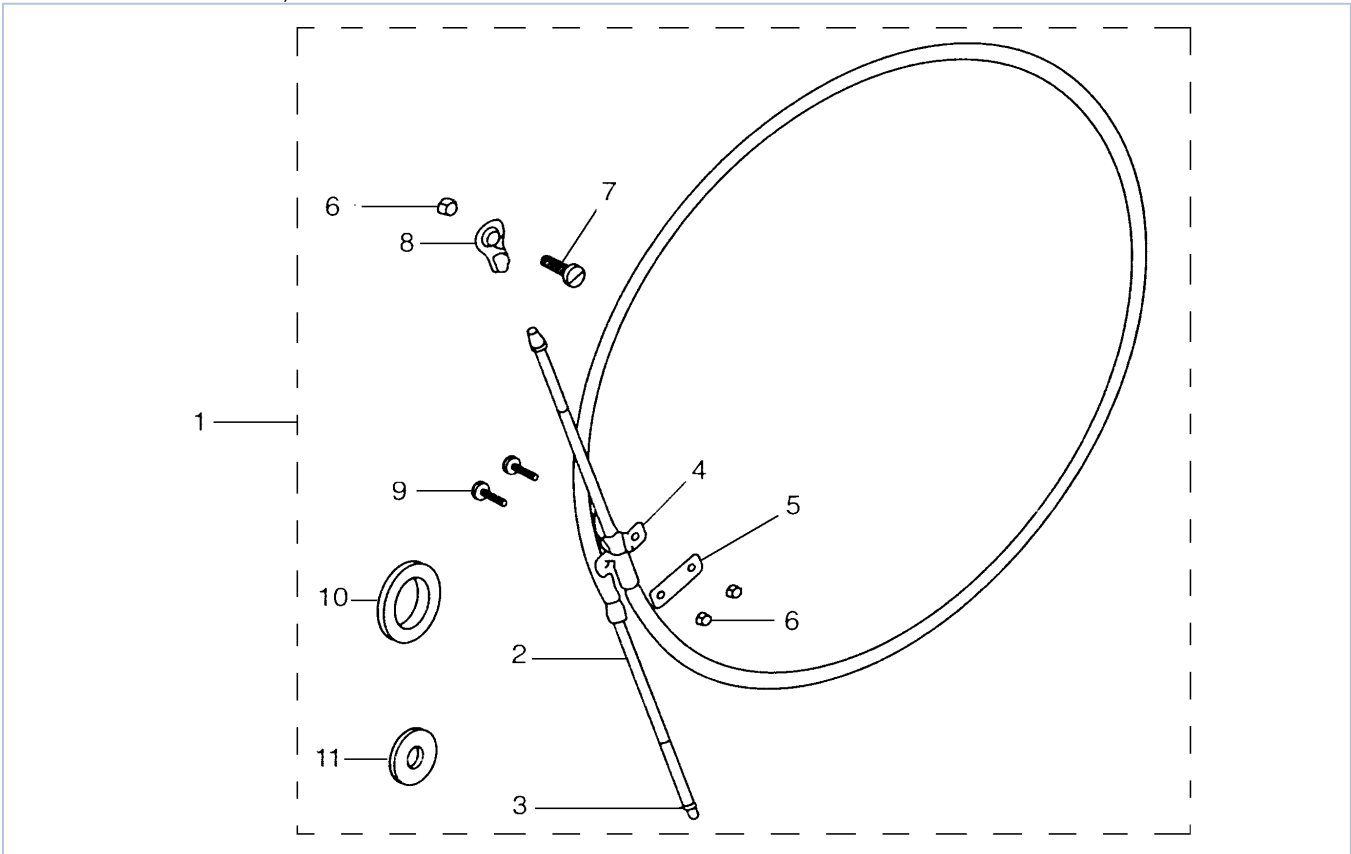

Part List

F90TJRC-PUMP 2004 / TILLER STEERING SHIFT CABLE F80 90

REF - NO	PART NUMBER	PART NAME	QUANTITY	REMARKS
1	67F-JD000-15-66	CABLE, SHIFT ASSEMBLY Y100-4	1	
2	62Y-JD000-54-72	.CABLE 5 FT	1	
3	63D-JD006-21-01	.NUT, HEX 10-32	2	
4	6H4-JD005-43-00	.CABLE CLAMP	1	
5	6H4-JD005-42-00	.SHIM	1	
6	6H4-JD006-21-00	.NUT, NYLOC	3	
7	67F-JD000-15-67	.SCREW, ROD END	1	
8	67F-JD005-53-01	.BALL END #10	1	
9	6H4-JD005-58-00	.SCREW, FIL HD SLOTTED	2	
10	67F-JD000-15-69	.SHIM WASHER, LARGE	1	
11	67F-JD000-15-68	.SHIM WASHER, SMALL	1