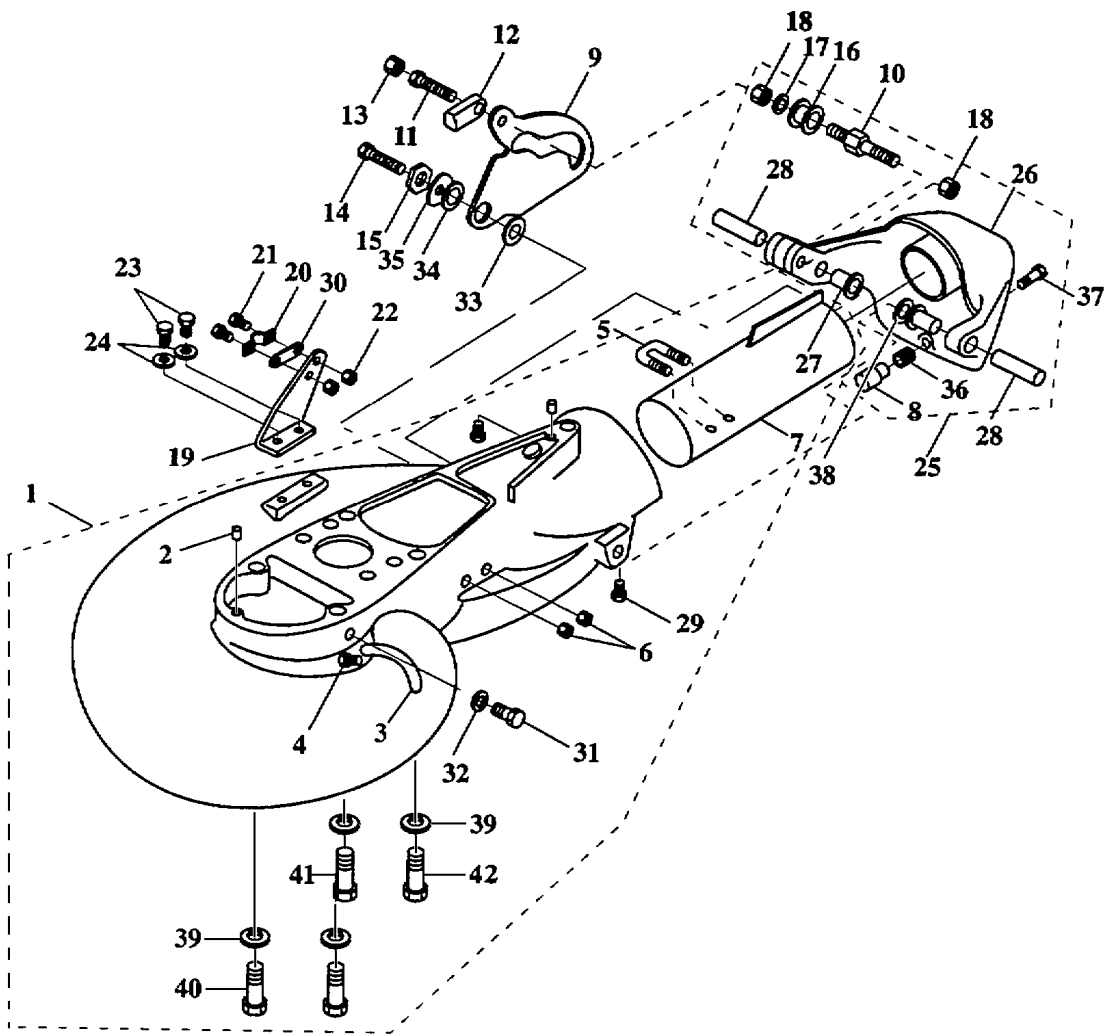

Part List

F90TJRC-PUMP 2004 / MAIN HOUSING F80 90

REF - NO	PART NUMBER	PART NAME	QUANTITY	REMARKS
1	6H1-JD009-08-01	MAIN HOUSING WEX.TUBE	1	
2	6H4-JD006-31-00	DOWEL PIN	2	
3	6H4-JD009-75-00	GREASE HOSE	1	
4	6H4-JD005-39-00	GREASE FITTING	1	
5	67F-JD008-45-00	U-BOLT 1-3/8"	1	
6	6H4-JD006-21-00	NUT, NYLOC	2	
7	6H1-JD001-28-00	EXHAUST TUBE	1	
8	67F-JD001-49-70	GATE BUMPER	1	
9	6H1-JD001-03-40	SHIFT CAM LARGE	1	
10	6H4-JD001-04-30	SHAFT, ROLLER	1	
11	6H1-JD005-73-00	BOLT	1	
12	63D-JD005-53-02	BALL END	1	
13	6H4-JD006-23-00	NYLOC	1	
14	6H4-JD005-74-10	BOLT, HEX HEAD NYLOC	1	
15	6H4-JD001-03-60	CAM, ECCENTRIC DRILLED	1	
16	6H4-JD001-04-20	SHAFT, ROLLER	1	
17	6H4-JD006-35-00	WASHER, PLAIN	1	
18	6H4-JD006-24-00	NUT, FIBER LOCK	2	
19	6H4-JD001-56-00	BRACKET, CABLE SUPPORT	1	
20	6H4-JD005-43-00	CABLE CLAMP	1	
21	6H4-JD005-61-00	SCREW	2	
22	6H4-JD005-19-00	NUT, FIBER LOCK #10-24	2	
23	6H4-JD005-72-00	BOLT	2	
24	6H4-JD006-35-00	WASHER, PLAIN	2	
25	6H1-JD001-17-30	GATE ASSY LARGE CAM 1/2"	1	
26	6H1-JD011-72-01	GATE, PAINTED CAM LARGE 12"	1	
27	6H1-JD005-36-00	NYLINER 4217A 1/2 ID X .82"	2	
28	6H1-JD008-23-00	PIN, REVERSE PIVOT	2	
29	6H4-JD005-74-00	BOLT	2	
30	6H4-JD005-42-00	SHIM	1	
31	6H4-JD001-02-40	FLUSH SCREW	1	
32	6H4-JD001-02-50	WASHER, FIBER M8	1	
33	6H4-JD001-03-70	BUSHING, CAM	1	
34	6H4-JD001-03-80	WASHER, CAM	1	
35	6H4-JD001-03-90	SHIM, CAM	2	
36	6H4-JD001-17-00	SPRING, GATE BUMPER	1	
37	67C-JD005-59-02	SCREW, NYLOC	1	
38	6H1-JD001-17-80	SPRING GATE PIVOT 1/2"	1	
39	6H4-JD006-36-00	WASHER, LOCK M10	4	
40	6H4-JD006-08-00	BOLT 3/8-16 X 2-1/4"	2	
41	6H4-JD006-09-00	BOLT 3/8-16 X 2-3/4"	1	
42	6H1-JD006-10-00	BOLT 3/8-16 X 3"	1