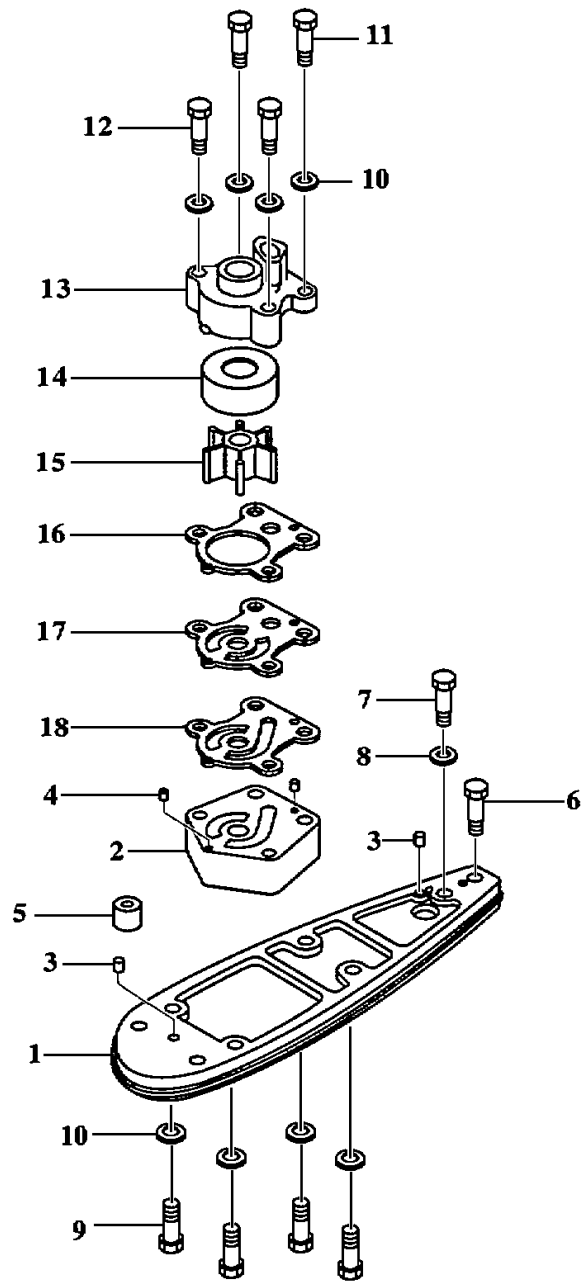

Part List

F90TJRC-PUMP 2004 / WATER PUMP ADAPTER F80 90

REF - NO	PART NUMBER	PART NAME	QUANTITY	REMARKS
1	6H1-JD008-71-00	ADAPTER Y	1	
2	6H1-JD008-73-00	ADAPTER, WATER PUMP	1	
3	6H1-JD006-16-00	DOWEL PIN	2	
4	93604-10M03-00	.PIN, DOWEL	2	
5	6H1-JD008-74-00	SHIFT ROD GUIDE	1	
6	6H4-JD006-06-00	BOLT, 3/8-16 X 1-14"	1	
7	6H4-JD005-91-00	BOLT	1	
8	6H4-JD006-40-00	WASHER, SPRING LOCK	1	
9	6H4-JD005-92-00	BOLT	4	
10	6H4-JD006-36-00	WASHER, LOCK M10	8	
11	6H1-JD006-00-10	BOLT, 5/16"-18 X 3-1/2"	2	
12	6H4-JD006-03-00	BOLT, 5/16"-18 X 2-1/2"	2	
13	67F-44311-10-00	HOUSING, WATER PUMP	1	
14	67F-44322-00-00	.INSERT, CARTRIDGE	1	
15	67F-44352-00-00	.IMPELLER	1	
16	688-44315-A0-00	.GASKET, WATER PUMP	1	
17	67F-44323-00-00	.OUTER PLATE, CARTRIDGE	1	
18	688-44324-A0-00	.GASKET, CARTRIDGE	1	