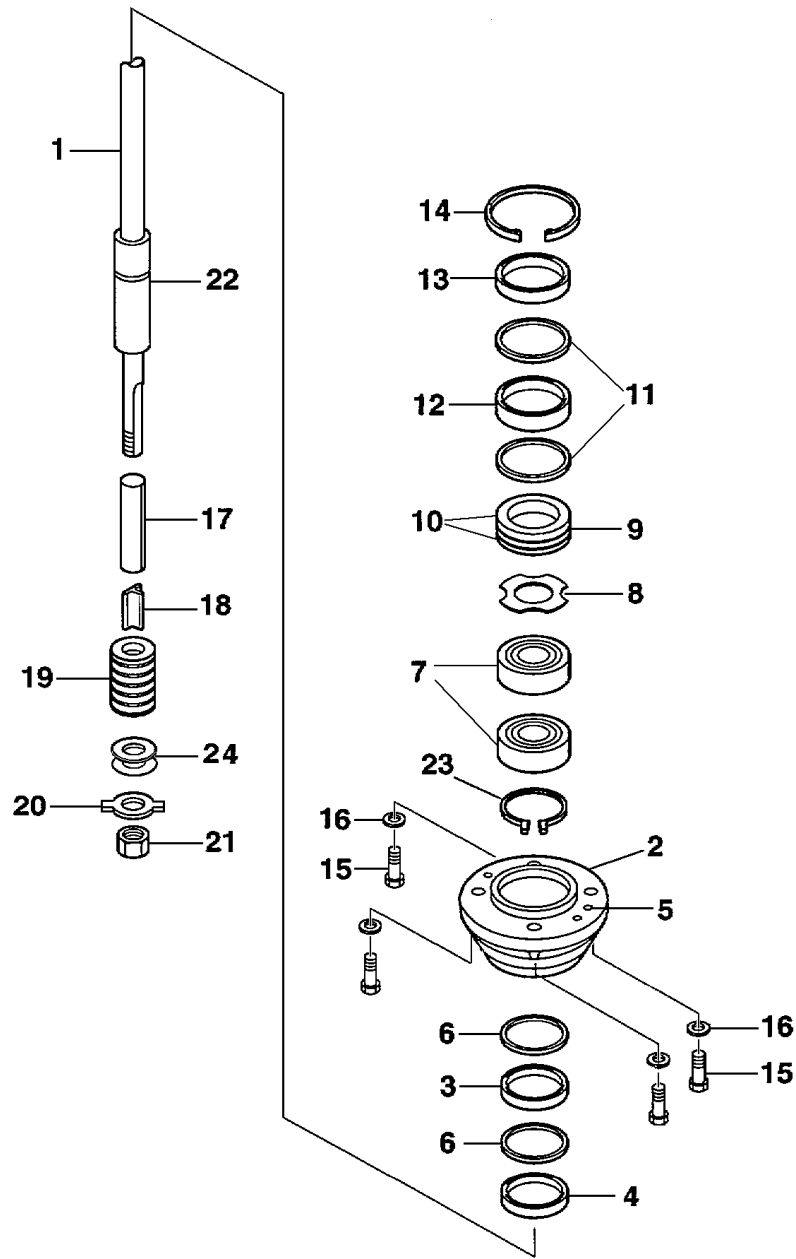

Part List

F90TJRC-PUMP 2004 / INTAKE ASSEMBLY F80 90

REF - NO	PART NUMBER	PART NAME	QUANTITY	REMARKS
1	6H1-JD013-33-00	INTAKE ASSEMBLY, FLANGED 7/3/8"	1	
2	6H1-JD013-32-00	.INTAKE CASING, FLANGED	1	
3	6H1-JD014-31-00	.LINER, FLANGED 7-3/8"	1	
4	6H1-JD001-17-00	.GRILL BAR	9	
5	6H4-JD000-14-00	.GRILL ROD	2	
6	6H1-JD013-19-00	.STUD, 5/16-18	6	
7	6H4-JD006-25-00	.NUT, 5/16-18	6	
8	6H1-JD001-06-25	IMPELLER 7-3/8"	1	

Part List

F90TJRC-PUMP 2004 / WATER PUMP ADAPTER F80 90

REF - NO	PART NUMBER	PART NAME	QUANTITY	REMARKS
1	6H1-JD008-71-00	ADAPTER Y	1	
2	6H1-JD008-73-00	ADAPTER, WATER PUMP	1	
3	6H1-JD006-16-00	DOWEL PIN	2	
4	93604-10M03-00	.PIN, DOWEL	2	
5	6H1-JD008-74-00	SHIFT ROD GUIDE	1	
6	6H4-JD006-06-00	BOLT, 3/8-16 X 1-14"	1	
7	6H4-JD005-91-00	BOLT	1	
8	6H4-JD006-40-00	WASHER, SPRING LOCK	1	
9	6H4-JD005-92-00	BOLT	4	
10	6H4-JD006-36-00	WASHER, LOCK M10	8	
11	6H1-JD006-00-10	BOLT, 5/16"-18 X 3-1/2"	2	
12	6H4-JD006-03-00	BOLT, 5/16"-18 X 2-1/2"	2	
13	67F-44311-10-00	HOUSING, WATER PUMP	1	
14	67F-44322-00-00	.INSERT, CARTRIDGE	1	
15	67F-44352-00-00	.IMPELLER	1	
16	688-44315-A0-00	.GASKET, WATER PUMP	1	
17	67F-44323-00-00	.OUTER PLATE, CARTRIDGE	1	
18	688-44324-A0-00	.GASKET, CARTRIDGE	1	